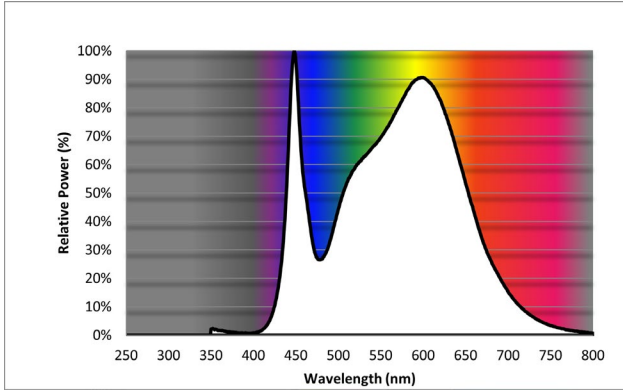

SPECTRAL POWER DENSITY ★

WiZ Pro LED Strip RGBTW 2M Kit-C

WiZ Pro LED Strip RGBTW 2M Kit-G

WiZ Pro LED Strip RGBTW 1M Ext-2

TEMPORAL LIGHT ARTIFACTS ★

PARAMETER	VALUE	REMARK
P_{st}	≤ 1.0	Flicker quantification.
SVM	≤ 0.4	Stroboscopic effect quantification.