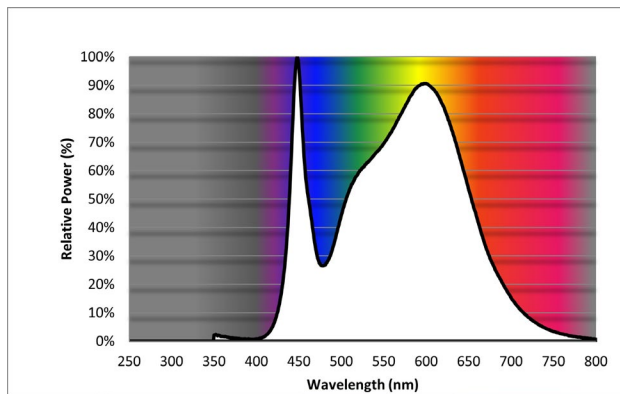

SPECTRAL POWER DENSITY ★

WiZ Pro LED Strip RGBTW 2M Kit-C

WiZ Pro LED Strip RGBTW 2M Kit-G

WiZ Pro LED Strip RGBTW 1M Ext-2

TEMPORAL LIGHT ARTIFACTS ★

PARAMETER	VALUE	REMARK
P_{st}	≤ 1.0	Flicker quantification.
SVM	≤ 0.4	Stroboscopic effect quantification.