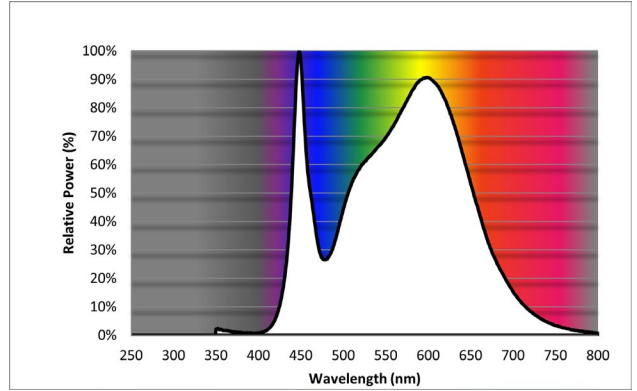

SPECTRAL POWER DENSITY ★

WiZ Pro LED Strip RGBTW 2M Kit-C

WiZ Pro LED Strip RGBTW 2M Kit-G

WiZ Pro LED Strip RGBTW 1M Ext-2

TEMPORAL LIGHT ARTIFACTS ★

PARAMETER	VALUE	REMARK
P_{st}	≤ 1.0	Flicker quantification.
SVM	≤ 0.4	Stroboscopic effect quantification.