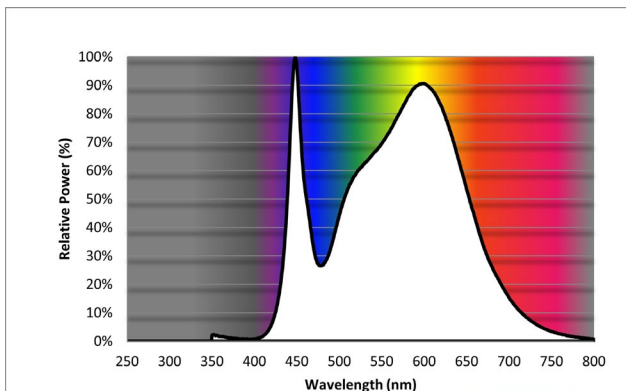

SPECTRAL POWER DENSITY ★

WiZ Pro LED Strip RGBTW 2M Kit-C

WiZ Pro LED Strip RGBTW 2M Kit-G

WiZ Pro LED Strip RGBTW 1M Ext-2

TEMPORAL LIGHT ARTIFACTS ★

PARAMETER	VALUE	REMARK
P_{st}	≤ 1.0	Flicker quantification.
SVM	≤ 0.4	Stroboscopic effect quantification.