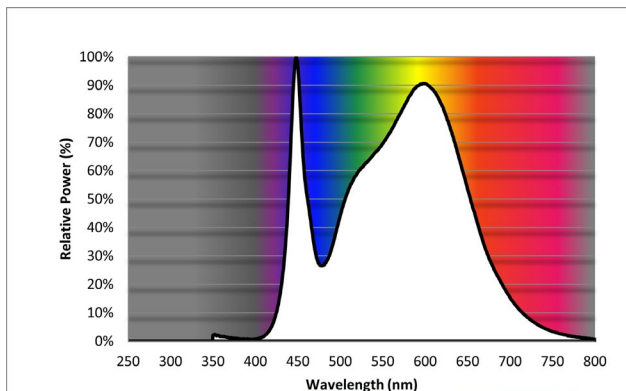

SPECTRAL POWER DENSITY ★

WiZ Pro LED Strip RGBTW 2M Kit-C

WiZ Pro LED Strip RGBTW 2M Kit-G

WiZ Pro LED Strip RGBTW 1M Ext-2

TEMPORAL LIGHT ARTIFACTS ★

PARAMETER	VALUE	REMARK
P_{st}	≤ 1.0	Flicker quantification.
SVM	≤ 0.4	Stroboscopic effect quantification.