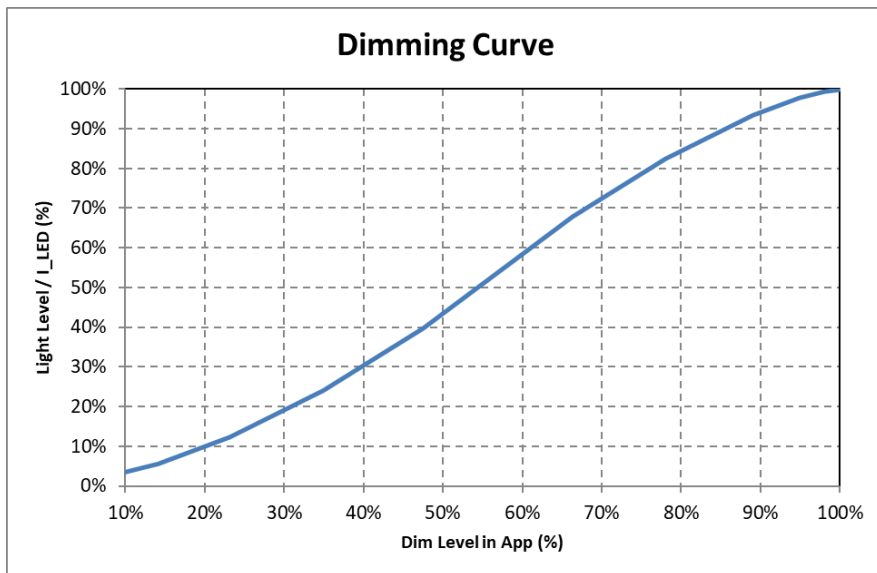

SPECTRAL POWER DENSITY ★

WiZ Pro LED Strip RGBTW 2M Kit-C

WiZ Pro LED Strip RGBTW 2M Kit-G

WiZ Pro LED Strip RGBTW 1M Ext-2

TEMPORAL LIGHT ARTIFACTS ★

PARAMETER	VALUE	REMARK
P_{st}	≤ 1.0	Flicker quantification.
SVM	≤ 0.4	Stroboscopic effect quantification.

★ Measured at 2700K for the entire strip.

LED Strip RGBTW 2M Kit-C
 LED Strip RGBTW 2M Kit-G
 LED Strip RGBTW 1M Ext-2

TYPICAL DIMMING CURVE

Dimming Method (internal)	PWM
Refresh Rate (PWM)	2 kHz

WIRELESS INTERFACE