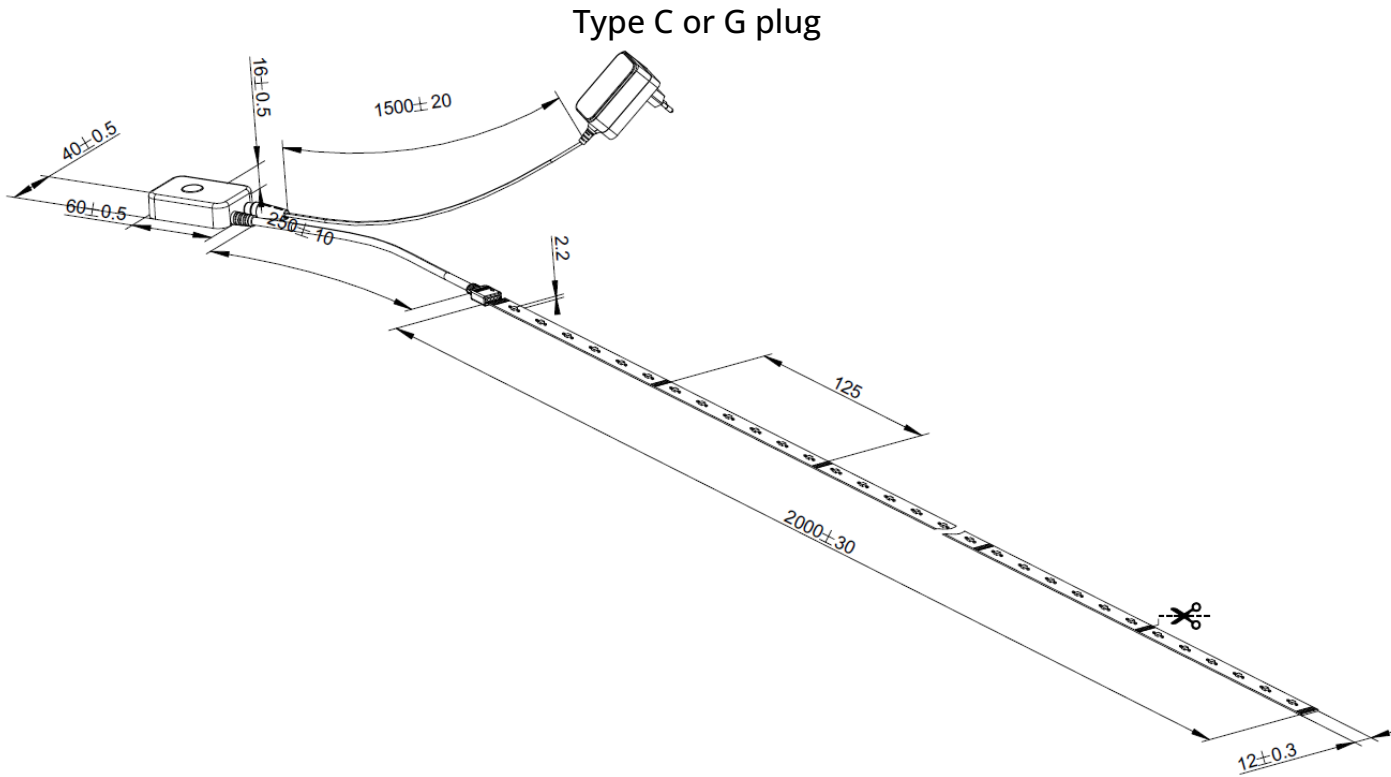

SPECIFICATIONS

MODEL	LENGTH (M)	INPUT VOLTAGE (V)	POWER (W)	PF	CURRENT (mA)	FLUX (LM)	CRI* (Ra)	WHITE CCT RANGE (K)	SDCM	ENVIR. PROTECTION RATING	RATED LIFE (HRS.)	MAX. EXT. LENGTH (M)	CUTTABLE LENGTH (CM)
Kit*	2	100~240 (AC)	20	0.3	240 (AC)	1600	80	2700 ~ 6500	6	IP-20	15,000	10	12.5
Ext	1	12 (DC)	11	N/A	800 (DC)	880						N/A	

APPLICATIONS

Hospitality

Restaurants

Retail

Residential

LED Strip RGBTW 2M Kit-C
LED Strip RGBTW 2M Kit-G
LED Strip RGBTW 1M Ext-2

DIMENSIONAL DRAWING
(IN MM)

LED Strip RGBTW 2M Kit-C
 LED Strip RGBTW 2M Kit-G
 LED Strip RGBTW 1M Ext-2