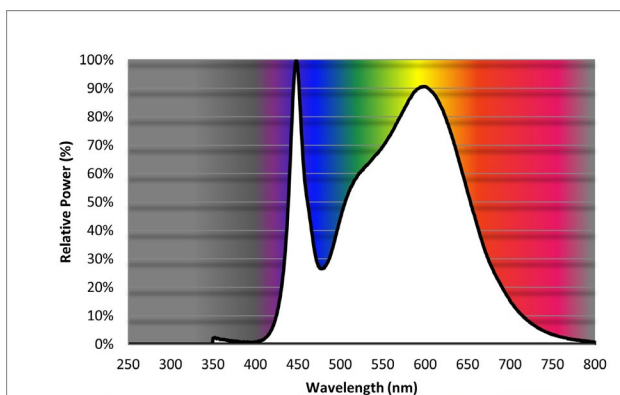

SPECTRAL POWER DENSITY ★

WiZ Pro LED Strip RGBTW 2M Kit-C

WiZ Pro LED Strip RGBTW 2M Kit-G

WiZ Pro LED Strip RGBTW 1M Ext-2

TEMPORAL LIGHT ARTIFACTS ★

PARAMETER	VALUE	REMARK
P_{st}	≤ 1.0	Flicker quantification.
SVM	≤ 0.4	Stroboscopic effect quantification.