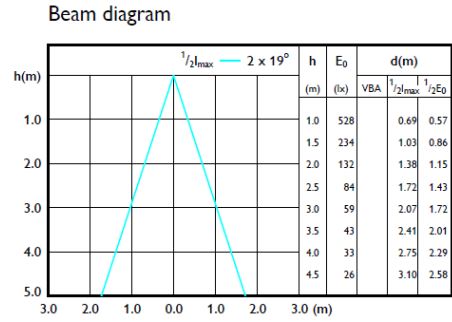

WiZ Pro PAR16 GU10 RGBTW 4.7W 230V

★ Measured at 2700K.

WiZ Pro PAR16 GU10 TW 4.7W 230V

WiZ Pro PAR16 GU10 RGBTW 4.7W 230V

PHOTOMETRIC DIAGRAMS

WiZ Pro PAR16 GU10 TW 4.7W 230V

Light output ratio 1.00
 Service upward 0.00
 Service downward 1.00