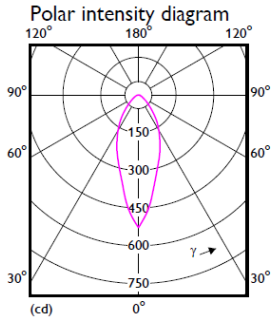

WiZ Pro PAR16 GU10 RGBTW 4.7W 230V

★ Measured at 2700K.

WiZ Pro PAR16 GU10 TW 4.7W 230V

WiZ Pro PAR16 GU10 RGBTW 4.7W 230V

PHOTOMETRIC DIAGRAMS

WiZ Pro PAR16 GU10 TW 4.7W 230V

Light output ratio 1.00
 Service upward 0.00
 Service downward 1.00

l_{max} 528 cd
 BS (¹/₂l_{max}) 2 x 19°
 BS (¹/₂E₀) 2 x 16°

Visual impact diagram

WiZ Pro PAR16 GU10 RGBTW 4.7W 230V

Light output ratio 1.00
 Service upward 0.00
 Service downward 1.00

l_{max} 524 cd
 BS (¹/₂l_{max}) 2 x 20°
 BS (¹/₂E₀) 2 x 17°