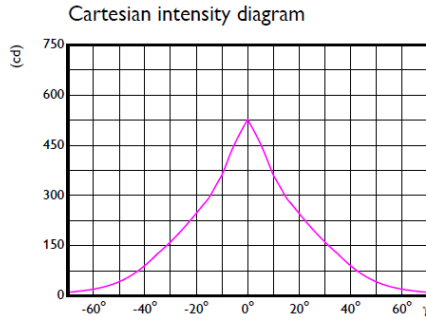

WiZ Pro PAR16 GU10 RGBTW 4.7W 230V

★ Measured at 2700K.

WiZ Pro PAR16 GU10 TW 4.7W 230V

WiZ Pro PAR16 GU10 RGBTW 4.7W 230V

PHOTOMETRIC DIAGRAMS

WiZ Pro PAR16 GU10 TW 4.7W 230V

Light output ratio 1.00
 Service upward 0.00
 Service downward 1.00

l_{max} 528 cd
 BS (¹/₂l_{max}) 2 x 19°
 BS (¹/₂E₀) 2 x 16°

Visual impact diagram

WiZ Pro PAR16 GU10 RGBTW 4.7W 230V

Light output ratio 1.00
 Service upward 0.00
 Service downward 1.00

l_{max} 524 cd
 BS (¹/₂l_{max}) 2 x 20°
 BS (¹/₂E₀) 2 x 17°