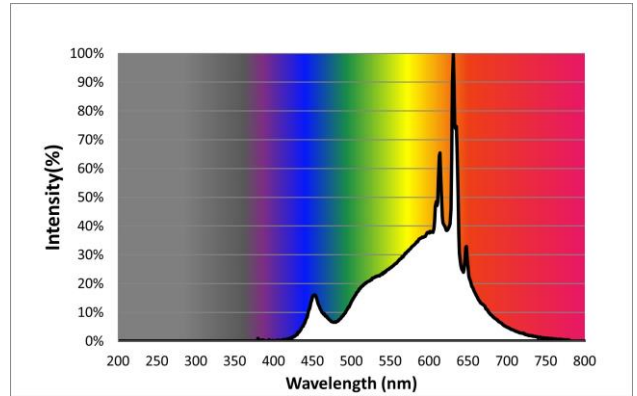

WiZ Pro PAR16 GU10 RGBTW 4.7W 230V

★ Measured at 2700K.