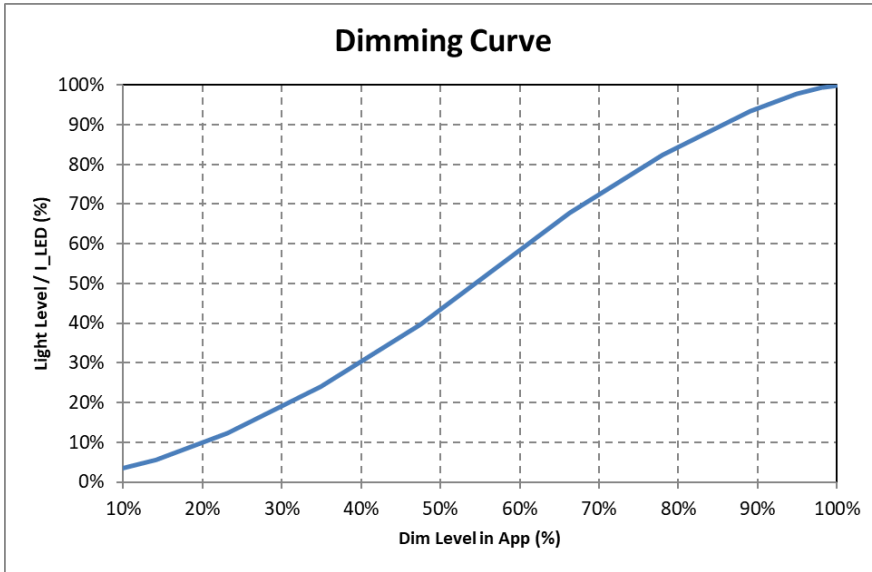

l_{max} 528 cd
 BS (¹/₂l_{max}) 2 x 19°
 BS (¹/₂E₀) 2 x 16°

Visual impact diagram

WiZ Pro PAR16 GU10 RGBTW 4.7W 230V

Light output ratio 1.00
 Service upward 0.00
 Service downward 1.00

l_{max} 524 cd
 BS (¹/₂l_{max}) 2 x 20°
 BS (¹/₂E₀) 2 x 17°

Visual impact diagram

TYPICAL DIMMING CURVE

Dimming Method (internal)	PWM
Refresh Rate (PWM)	1 kHz

TEMPORAL LIGHT ARTIFACTS

PARAMETER	VALUE	REMARK
P_{st}	≤ 1.0	Flicker quantification.
SVM	≤ 0.4	Stroboscopic effect quantification.