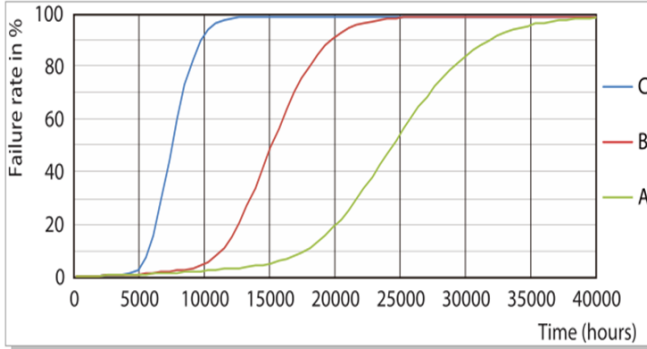

INRUSH CURRENT INFORMATION

I_{PEAK}	T (@ 10% OF I_{PEAK})
3.1 A	0.18 ms

WiZ Pro PAR16 GU10 TW 4.7W 230V
 WiZ Pro PAR16 GU10 RGBTW 4.7W 230V

FAILURE RATES

Failure Rate (prediction)

- A: $T_c = 70^\circ\text{C}$
- B: $T_c = 80^\circ\text{C}$ (life claim)
- C: $T_c = 90^\circ\text{C}$

BxxL70* (prediction)

* Defined as the number of hours when xx% of a large group of identical lamps drop below 70% of its initial flux level.

T_c LOCATION

FIXTURE COMPATIBILITY / DIMENSIONS (IN MM)

MODEL	WEIGHT (G.)
TW	50
RGBTW	50