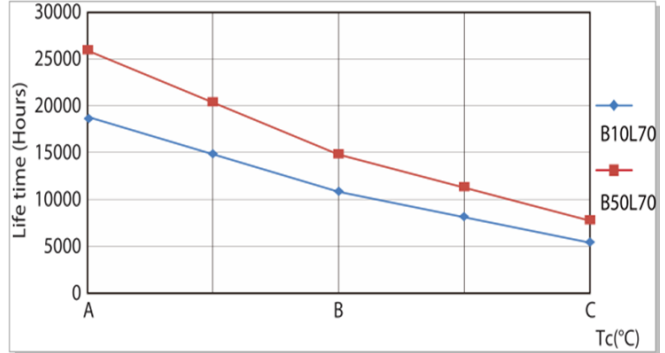

INRUSH CURRENT INFORMATION

I_{PEAK}	T (@ 10% OF I_{PEAK})
3.1 A	0.18 ms

WiZ Pro PAR16 GU10 TW 4.7W 230V
 WiZ Pro PAR16 GU10 RGBTW 4.7W 230V

FAILURE RATES

Failure Rate (prediction)

- A: $T_c = 70^\circ\text{C}$
- B: $T_c = 80^\circ\text{C}$ (life claim)
- C: $T_c = 90^\circ\text{C}$

BxxL70* (prediction)

* Defined as the number of hours when xx% of a large group of identical lamps drop below 70% of its initial flux level.

T_c LOCATION

FIXTURE COMPATIBILITY / DIMENSIONS (IN MM)

MODEL	WEIGHT (G.)
TW	50
RGBTW	50