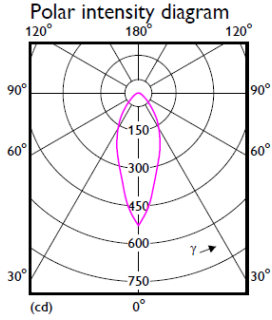

WiZ Pro PAR16 GU10 RGBTW 4.7W 230V

★ Measured at 2700K.

WiZ Pro PAR16 GU10 TW 4.7W 230V

WiZ Pro PAR16 GU10 RGBTW 4.7W 230V

PHOTOMETRIC DIAGRAMS

WiZ Pro PAR16 GU10 TW 4.7W 230V

Light output ratio 1.00
 Service upward 0.00
 Service downward 1.00

l_{max} 528 cd
 BS (¹/₂l_{max}) 2 x 19°
 BS (¹/₂E₀) 2 x 16°

Visual impact diagram

WiZ Pro PAR16 GU10 RGBTW 4.7W 230V

Light output ratio 1.00
 Service upward 0.00
 Service downward 1.00

l_{max} 524 cd
 BS (¹/₂l_{max}) 2 x 20°
 BS (¹/₂E₀) 2 x 17°