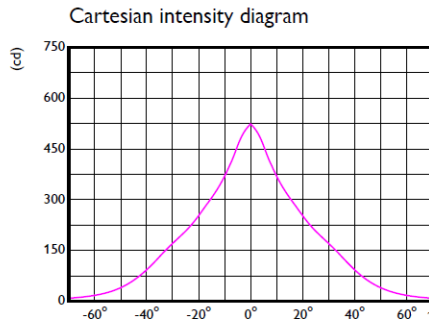

WiZ Pro PAR16 GU10 RGBTW 4.7W 230V

★ Measured at 2700K.

WiZ Pro PAR16 GU10 TW 4.7W 230V

WiZ Pro PAR16 GU10 RGBTW 4.7W 230V

PHOTOMETRIC DIAGRAMS

WiZ Pro PAR16 GU10 TW 4.7W 230V

Light output ratio 1.00
 Service upward 0.00
 Service downward 1.00

l_{max} 528 cd
 BS (¹/₂l_{max}) 2 x 19°
 BS (¹/₂E₀) 2 x 16°

Visual impact diagram

WiZ Pro PAR16 GU10 RGBTW 4.7W 230V

Light output ratio 1.00
 Service upward 0.00
 Service downward 1.00

l_{max} 524 cd
 BS (¹/₂l_{max}) 2 x 20°
 BS (¹/₂E₀) 2 x 17°