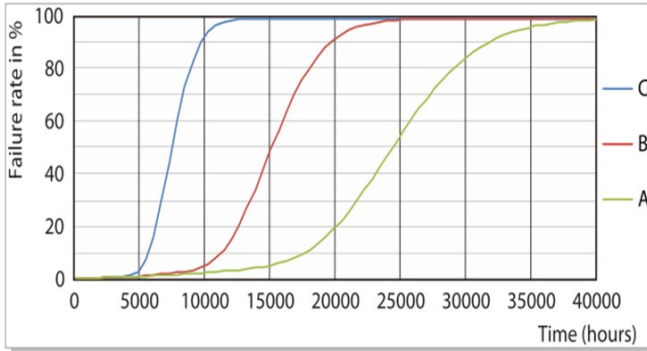

INRUSH CURRENT INFORMATION

I_{PEAK}	T (@ 10% OF I_{PEAK})
3.1 A	0.18 ms

WiZ Pro PAR16 GU10 TW 4.7W 230V
 WiZ Pro PAR16 GU10 RGBTW 4.7W 230V

FAILURE RATES

Failure Rate (prediction)

- A: $T_c = 90^\circ\text{C}$
- B: $T_c = 80^\circ\text{C}$ (life claim)
- C: $T_c = 70^\circ\text{C}$

BxxL70* (prediction)

* Defined as the number of hours when xx% of a large group of identical lamps drop below 70% of its initial flux level.

T_c LOCATION

FIXTURE COMPATIBILITY / DIMENSIONS (IN MM)

MODEL	WEIGHT (G.)
TW	50
RGBTW	50