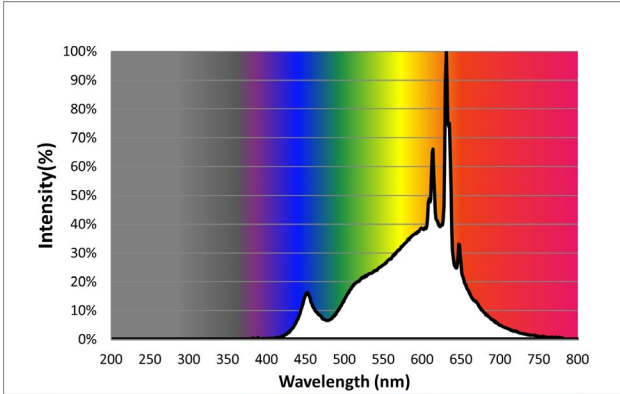

WiZ Pro PAR16 GU10 TW 4.7W 230V
WiZ Pro PAR16 GU10 RGBTW 4.7W 230V

SPECTRAL POWER DENSITY ★

WiZ Pro PAR16 GU10 TW 4.7W 230V