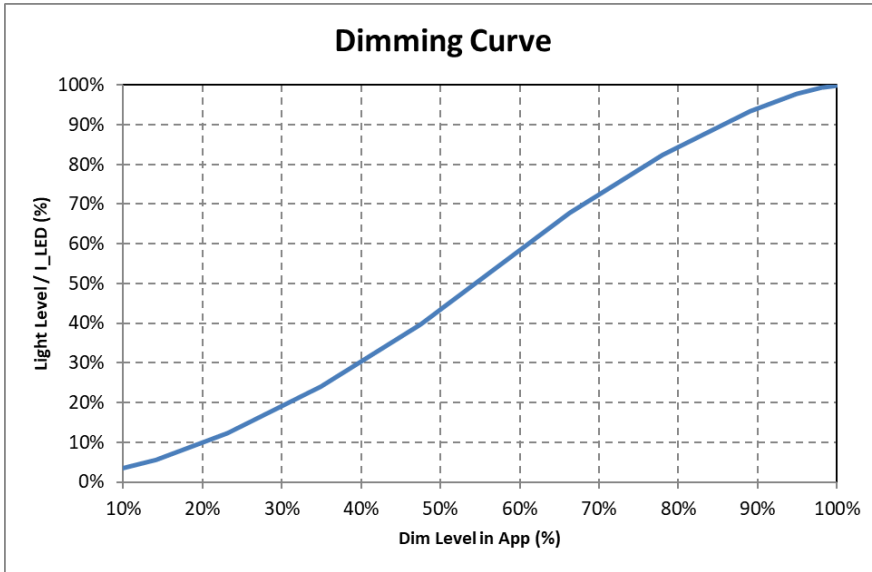

l_{max} 528 cd
 BS (¹/₂l_{max}) 2 x 19°
 BS (¹/₂E₀) 2 x 16°

Visual impact diagram

WiZ Pro PAR16 GU10 RGBTW 4.7W 230V

Light output ratio 1.00
 Service upward 0.00
 Service downward 1.00

l_{max} 524 cd
 BS (¹/₂l_{max}) 2 x 20°
 BS (¹/₂E₀) 2 x 17°

Visual impact diagram

TYPICAL DIMMING CURVE

Dimming Method (internal)	PWM
Refresh Rate (PWM)	1 kHz

TEMPORAL LIGHT ARTIFACTS

PARAMETER	VALUE	REMARK
P_{st}	≤ 1.0	Flicker quantification.
SVM	≤ 0.4	Stroboscopic effect quantification.