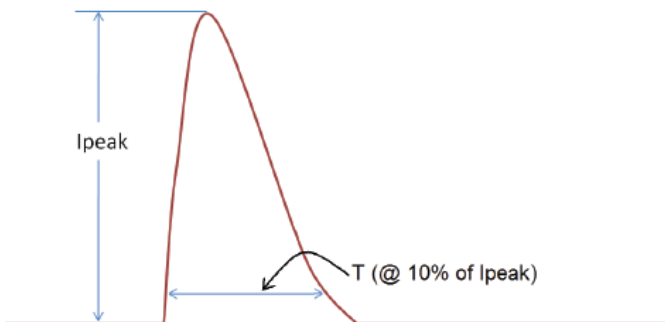

INRUSH CURRENT INFORMATION

I_{PEAK}	T (@ 10% OF I_{PEAK})
3.1 A	0.18 ms