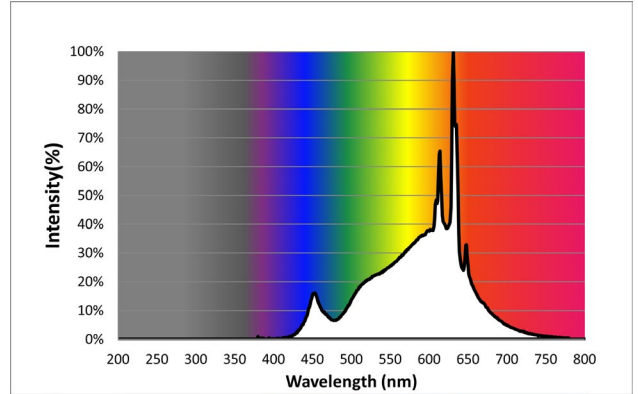

WiZ Pro PAR16 GU10 RGBTW 4.7W 230V

★ Measured at 2700K.