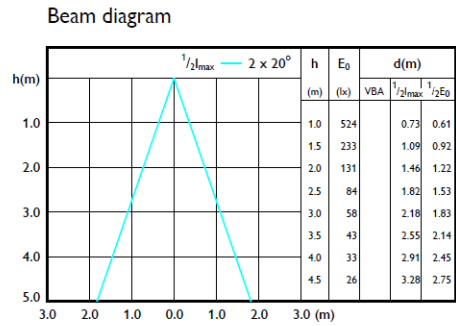

WiZ Pro PAR16 GU10 RGBTW 4.7W 230V