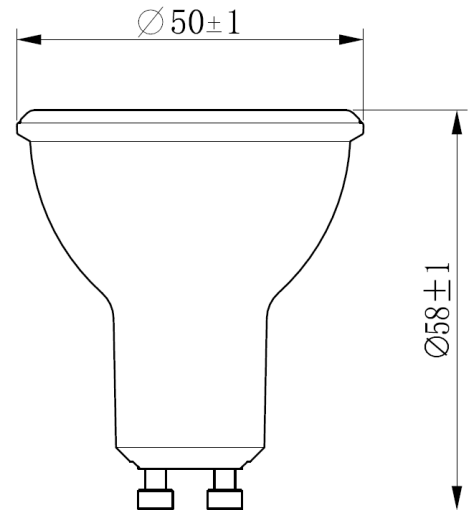

BxxL70* (prediction)

* Defined as the number of hours when xx% of a large group of identical lamps drop below 70% of its initial flux level.

T_c LOCATION

FIXTURE COMPATIBILITY / DIMENSIONS (IN MM)

MODEL	WEIGHT (G.)
TW	50
RGBTW	50