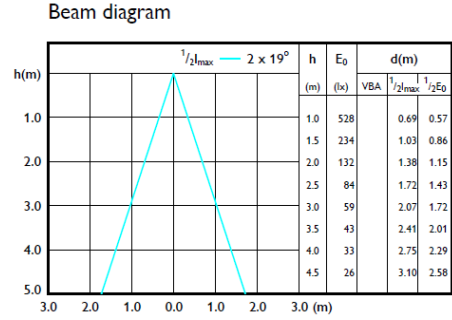

WiZ Pro PAR16 GU10 RGBTW 4.7W 230V

★ Measured at 2700K.

WiZ Pro PAR16 GU10 TW 4.7W 230V

WiZ Pro PAR16 GU10 RGBTW 4.7W 230V

PHOTOMETRIC DIAGRAMS

WiZ Pro PAR16 GU10 TW 4.7W 230V

Light output ratio 1.00
 Service upward 0.00
 Service downward 1.00