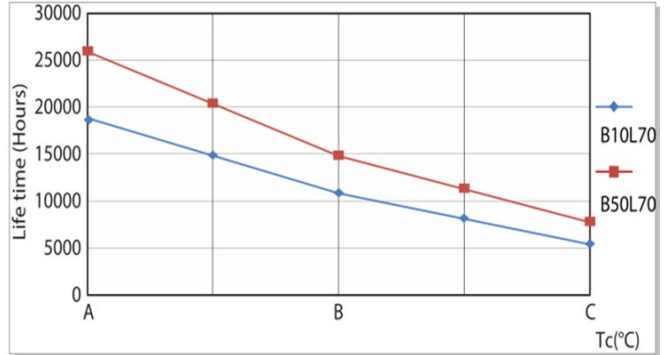

INRUSH CURRENT INFORMATION

I_{PEAK}	T (@ 10% OF I_{PEAK})
3.1 A	0.18 ms

WiZ Pro PAR16 GU10 TW 4.7W 230V
 WiZ Pro PAR16 GU10 RGBTW 4.7W 230V

FAILURE RATES

Failure Rate (prediction)

- A: $T_c = 90^\circ\text{C}$
- B: $T_c = 80^\circ\text{C}$ (life claim)
- C: $T_c = 70^\circ\text{C}$

BxxL70* (prediction)

* Defined as the number of hours when xx% of a large group of identical lamps drop below 70% of its initial flux level.

T_c LOCATION

FIXTURE COMPATIBILITY / DIMENSIONS (IN MM)

MODEL	WEIGHT (G.)
TW	50
RGBTW	50