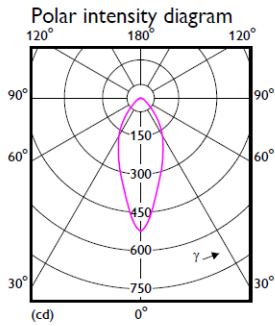

WiZ Pro PAR16 GU10 RGBTW 4.7W 230V

★ Measured at 2700K.

WiZ Pro PAR16 GU10 TW 4.7W 230V

WiZ Pro PAR16 GU10 RGBTW 4.7W 230V

PHOTOMETRIC DIAGRAMS

WiZ Pro PAR16 GU10 TW 4.7W 230V

Light output ratio 1.00
 Service upward 0.00
 Service downward 1.00

l_{max} 528 cd
 BS (¹/₂l_{max}) 2 x 19°
 BS (¹/₂E₀) 2 x 16°

Visual impact diagram

WiZ Pro PAR16 GU10 RGBTW 4.7W 230V

Light output ratio 1.00
 Service upward 0.00
 Service downward 1.00

l_{max} 524 cd
 BS (¹/₂l_{max}) 2 x 20°
 BS (¹/₂E₀) 2 x 17°