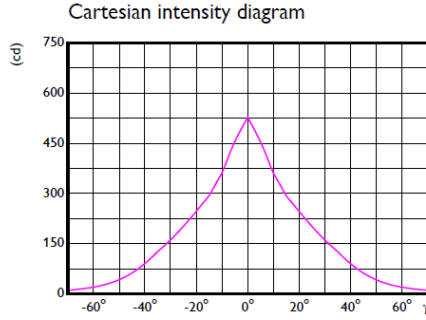

WiZ Pro PAR16 GU10 RGBTW 4.7W 230V

★ Measured at 2700K.

WiZ Pro PAR16 GU10 TW 4.7W 230V

WiZ Pro PAR16 GU10 RGBTW 4.7W 230V

PHOTOMETRIC DIAGRAMS

WiZ Pro PAR16 GU10 TW 4.7W 230V

Light output ratio 1.00
 Service upward 0.00
 Service downward 1.00

l_{max} 528 cd
 BS (¹/₂l_{max}) 2 x 19°
 BS (¹/₂E₀) 2 x 16°

Visual impact diagram

WiZ Pro PAR16 GU10 RGBTW 4.7W 230V

Light output ratio 1.00
 Service upward 0.00
 Service downward 1.00

l_{max} 524 cd
 BS (¹/₂l_{max}) 2 x 20°
 BS (¹/₂E₀) 2 x 17°