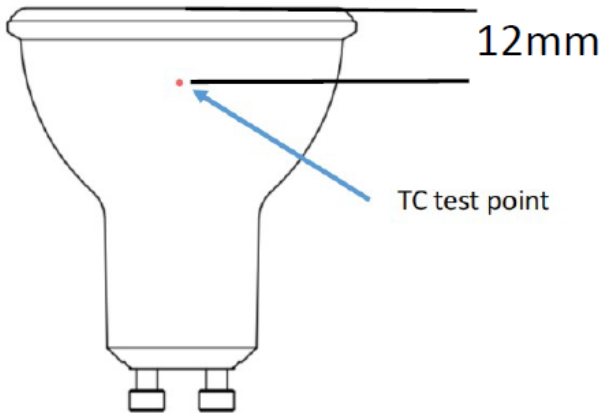

BxxL70* (prediction)

* Defined as the number of hours when xx% of a large group of identical lamps drop below 70% of its initial flux level.

T_c LOCATION

FIXTURE COMPATIBILITY / DIMENSIONS (IN MM)

MODEL	WEIGHT (G.)
TW	50
RGBTW	50